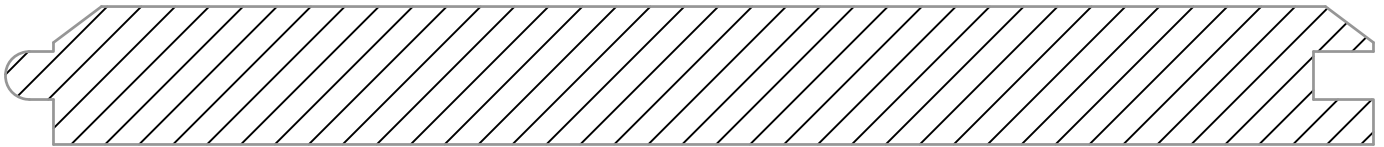

T&G V-JOINT

1x4 T&G V-JOINT
C & BETTER YELLOW PINE
3-1/8" FACE 3-3/8" OVERALL

1x6 T&G V-JOINT
C & BETTER YELLOW PINE
5-1/8" FACE 5-3/8" OVERALL

1x8 T&G V-JOINT
C & BETTER YELLOW PINE
6-7/8" FACE 7-1/8" OVERALL

2x6 T&G V-JOINT
#1 YELLOW PINE
5" FACE 5-3/8" OVERALL