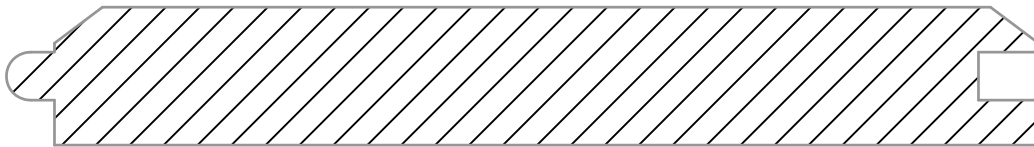

T&G V-JOINT

1x4 T&G V-JOINT
C & BETTER YELLOW PINE
3-1/8" FACE 3-3/8" OVERALL

1x6 T&G V-JOINT
C & BETTER YELLOW PINE
5-1/8" FACE 5-3/8" OVERALL

1x8 T&G V-JOINT
C & BETTER YELLOW PINE
6-7/8" FACE 7-1/8" OVERALL

2x6 T&G V-JOINT
#1 YELLOW PINE
5" FACE 5-3/8" OVERALL