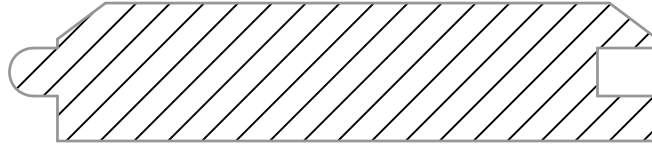

T&G V-JOINT

1x4 T&G V-JOINT
C & BETTER YELLOW PINE
3-1/8" FACE 3-3/8" OVERALL

1x6 T&G V-JOINT
C & BETTER YELLOW PINE
5-1/8" FACE 5-3/8" OVERALL

1x8 T&G V-JOINT
C & BETTER YELLOW PINE
6-7/8" FACE 7-1/8" OVERALL

2x6 T&G V-JOINT
#1 YELLOW PINE
5" FACE 5-3/8" OVERALL